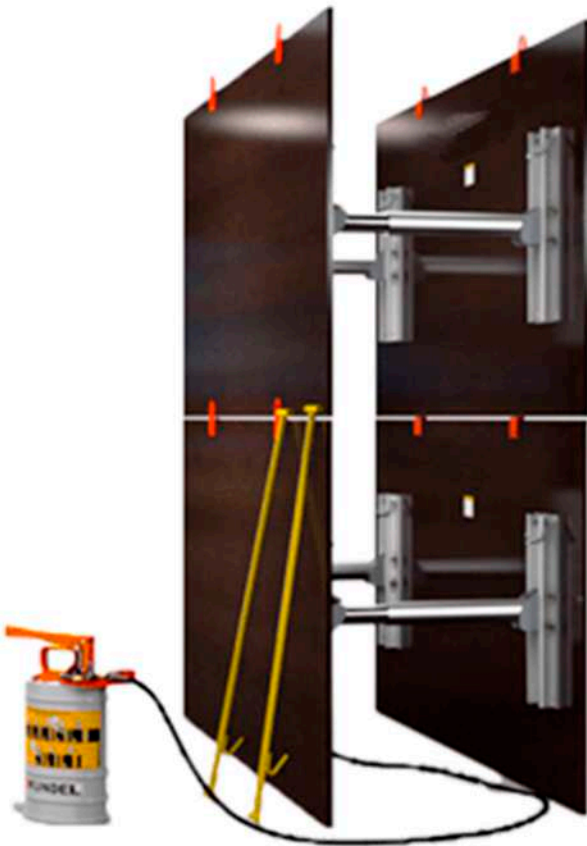

TRENSTORE

Aluminum Trench Box

Your Safety is Our Priority TrenShore is a lightweight, versatile shoring system designed to offer simple, cost effective shoring. We have available stock ready to ship. Certified hydraulic TrenShore kits have the option to come with our patent pending TrenchLock safety system. Included in each kit are a hydraulic pump and hoses. TrenShore has many great features that traditional shoring systems don't have. These features increase safety, productivity and versatility inside the trench. Robust Components: Oversized piston rods with triple seal technology greatly reduce costly leaks and downtime. An inner tube is drawn over the mandrel for a tight fit. Easy to lift and move around on the job site: This incredibly lightweight and versatile system can be moved around the job using your bare hands. Safety Finger Guard: Oversized safety finger guards help avoid potential pinch points while keeping connections clean. Big-Block Standoff: Traditional shoring systems have high tolerance spreader-to-side rail connections. We call this a small block standoff. When dirt falls into this connection, it creates more resistance and becomes harder to use. Our big block standoff design allows dirt to fall through the connection and to keep everything running smoothly.

Category	Trenshore
Primary Uses	Light Shoring Work
Excavator Weight Range	Hand
Production Depth	5' to 12'
Panel Thickness	- 2-1/2"
Panel Heights	2', 3.5', 5', 7', 9' and 12'
Panel Lengths	6', 8', 10' and 12'

Features & Benefits

- Pin-On Extensions
- Rotating Finger Guard
- Modular Panel Design
- Over-Sleeve Protection
- Hosed Rating 5,000 PSI
- Fittings Rated 2,500 PSI
- Certified Repair Program
- Positive Triple Seal Cylinders
- Zinc Coated Clevis Pins for easy assembly
- Tested double the capacity before shipment
- Heavy duty high strength aluminum vertical rails
- Quickly assembles or disassembles for use or storing